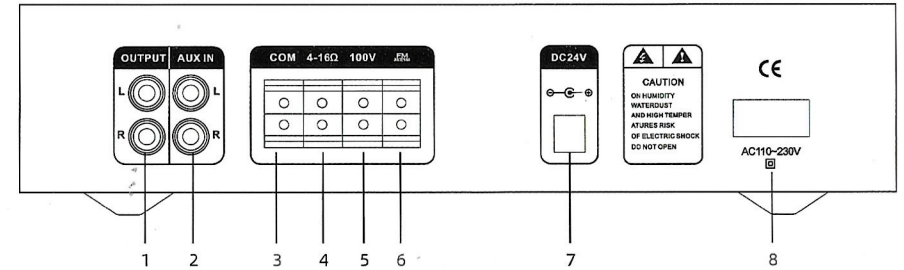

2 BACK PANEL

- ① LINE OUTPUT
- ② LINE INPUT
- ③ COM
- ④ 4-16Ω OUTPUT
- ⑤ 100V LINE OUTPUT
- ⑥ FM ANTENNA INTERFACE
- ⑦ DV24 POWER INPUT
- ⑧ AC 110V-230V POWER IN PUT

3 FEATURES

- ONE WAY MIC INPUT
- ONE WAY SIGNAL INPUT
- ONE WAY SIGNAL OUTPUT
- WITH USB, MP3 PLAYER
- AC POWER INPUT: 220V/50Hz or 110V/60Hz
- DC POWER: 24V
- LINE OUTPUT 70V/100V
- OHM OUTPUT: 4-16Ω

ITEM	M-2040U	M-2060U	M-2080U
POWER CONSUMPTION	60W	80W	100W
MAX POWER	40W	60W	80W
INPUT	MIC: 35MV/600Ω AUX: 400MV/10K		
FREQUENCY RESPONSE	80Hz-18KHz (±3dB)		
VOLUME	WOOFER: ±10dB at100Hz; TWEETER: ±10dB at10Hz		
SWITCHING POWER	AC220V/50Hz or AC110V/60Hz or DC24V		
SIZE	280×180×65MM		
N.W.	1.39KG	1.59KG	1.79KG
G.W.	1.7KG	2.0KG	2.3KG