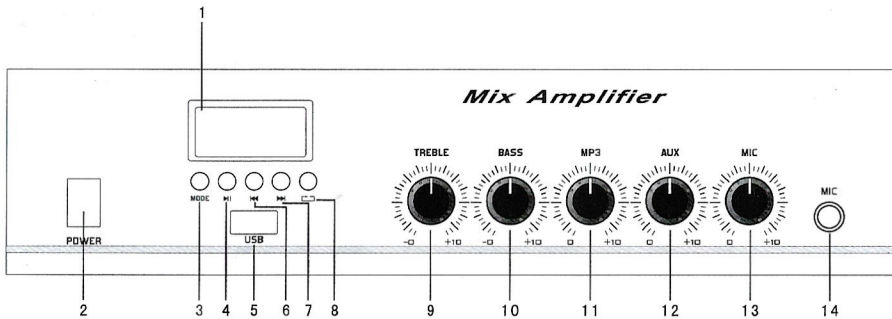

1 FRONT PANEL

- ① Display Screen
- ② Power Switch
- ③ Mode choose
- ④ Play/Stop
- ⑤ USB
- ⑥ Previous/Fast Backward
- ⑦ Next Song/Fast Forward
- ⑧ Cycle play
- ⑨ TREBLE Adjust
- ⑩ Bass Adjust
- ⑪ MP3 volume Control
- ⑫ Line in adjust
- ⑬ Mic input adjust
- ⑭ Mic socket

2 BACK PANEL

- ① LINE OUTPUT
- ② LINE INPUT
- ③ COM
- ④ 4-16Ω OUTPUT
- ⑤ 100V LINE OUTPUT
- ⑥ FM ANTENNA INTERFACE
- ⑦ DV24 POWER INPUT
- ⑧ AC 110V-230V POWER IN PUT

3 FEATURES

- ONE WAY MIC INPUT
- ONE WAY SIGNAL INPUT
- ONE WAY SIGNAL OUTPUT
- WITH USB, MP3 PLAYER
- AC POWER INPUT: 220V/50Hz or 110V/60Hz
- DC POWER: 24V
- LINE OUTPUT 70V/100V
- OHM OUTPUT: 4-16Ω

ITEM	M-2040U	M-2060U	M-2080U
POWER CONSUMPTION	60W	80W	100W
MAX POWER	40W	60W	80W
INPUT	MIC: 35MV/600Ω AUX: 400MV/10K		
FREQUENCY RESPONSE	80Hz-18KHz (±3dB)		
VOLUME	WOOFER: ±10dB at100Hz; TWEETER: ±10dB at10Hz		
SWITCHING POWER	AC220V/50Hz or AC110V/60Hz or DC24V		
SIZE	280×180×65MM		
N.W.	1.39KG	1.59KG	1.79KG
G.W.	1.7KG	2.0KG	2.3KG